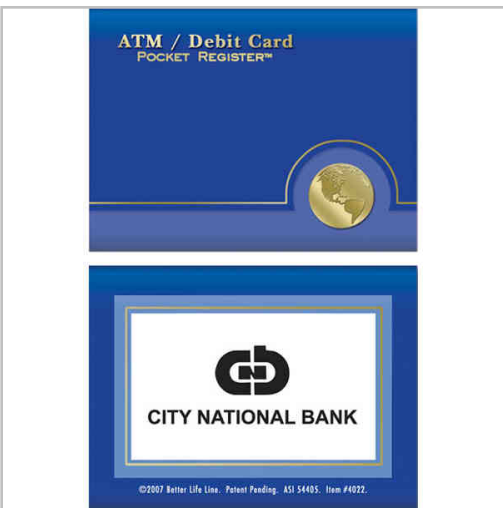

**Comments:**

**Product #: 4021**

ATM/debit card register with bright and colorful design, with logo, address on front

**Color:**

**Size:** 3 7/16" x 2 1/2"

**Material:**

<b>Quantity</b>	250	500	1000	2500	5000
<b>Price</b>	\$ 1.09	\$ 1.02	\$ 0.98	\$ 0.92	\$ 0.87

**Comments:**

**Product #:** 4026

ATM/debit card register with globe design, with logo, address and phone on front.

**Color:** Blue

**Size:** 3 7/16" x 2 1/2"

**Material:**

<b>Quantity</b>	250	500	1000	2500	5000
<b>Price</b>	\$ 1.09	\$ 1.02	\$ 0.98	\$ 0.92	\$ 0.84