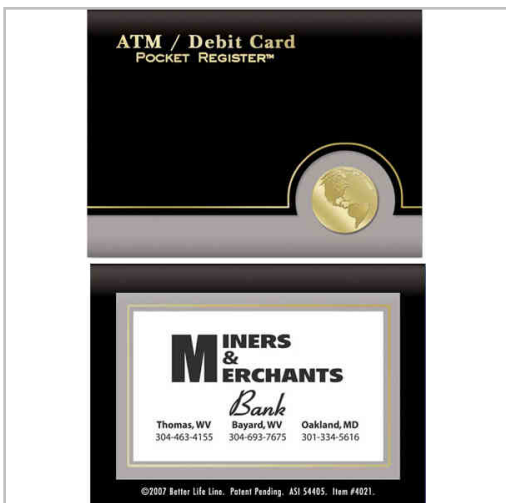

ATM/debit card register with globe design, with logo, address and phone on the front

Color: Black

Size: 3 7/16" x 2 1/2"

Material:

Quantity	250	500	1000	2500	5000
Price	$ 1.09	$ 1.02	$ 0.98	$ 0.92	$ 0.84

Comments:

Product #: 4021