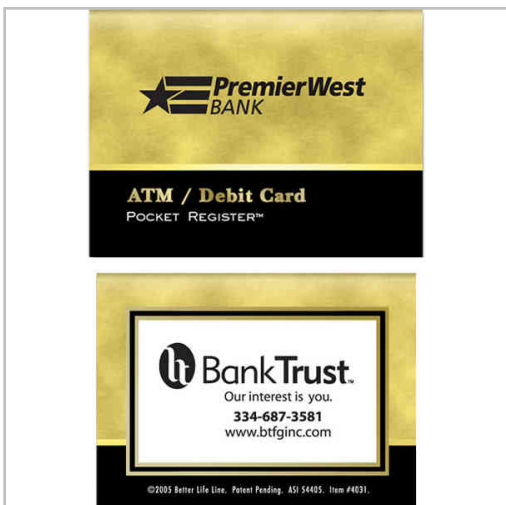

ATM/debit card register with gold and black executive design, logo on front.

Color: Gold-Black

Size: 3 7/16" x 2 1/2"

Material:

Quantity	250	500	1000	2500	5000
Price	$ 1.09	$ 1.02	$ 0.98	$ 0.92	$ 0.84

Comments:

Product #: 4031