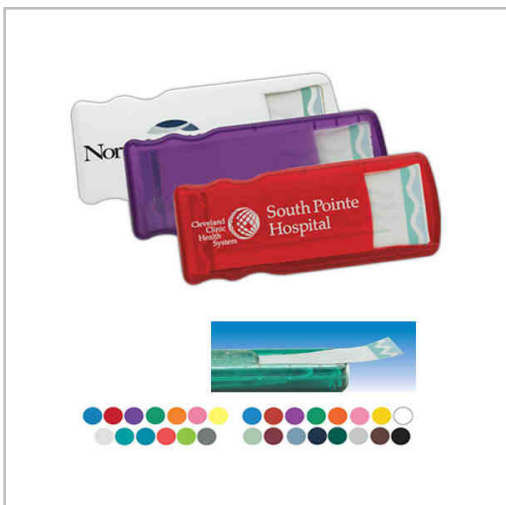

<b>Quantity</b>	100	250	500	1000	2500
<b>Price</b>	\$ 1.59	\$ 1.09	\$ 0.99	\$ 0.89	\$ 0.83

**Comments:**

**Product #:** 1013 Screen

Baby Bends (TM) - Dollar Sign - Small, transparent pen with bent shape top and a clear breathe-through safety cap.

**Color:** Transparent Black; Transparent Blue; Transparent Green; Transparent Orange; Transparent Pink; Transparent Purple; Transparent Red; Transparent White; Transparent Yellow

**Size:**

**Material:**

<b>Quantity</b>	250	500	1000	2500
<b>Price</b>	\$ 0.93	\$ 0.86	\$ 0.83	\$ 0.79

**Comments:**

**Product #:** BabyBend-Sign

Primary Care Bandage Dispenser (TM) - Bandage dispenser with 5 vinyl bandages.

**Color:**