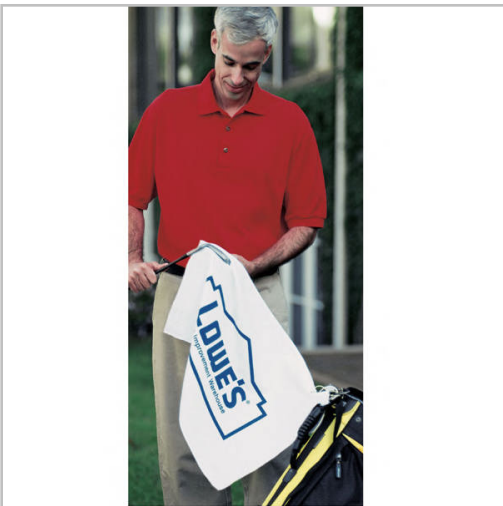

Versatile, hemmed terry gym and sport towel.

Color: White

Size: 16" x 25"

Material: Cotton; Velour

Quantity	72	144	288	600
Price	$4.95	$3.75	$3.50	$3.25

Comments:

Product #: CH23